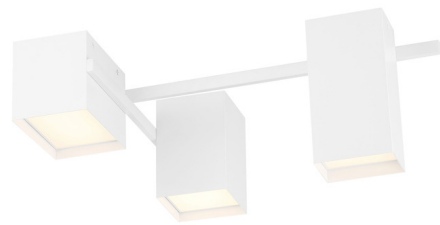

Lightology

lightology.com
866-954-4489
04-25-26

Project: _____

Company: _____

Location: _____ Fixture Type: _____

SPEC #: **ACC981067**

Approved On: _____ Approved By: _____

Madrid Semi Flush Ceiling Light By Access

Description

The Madrid Semi Flush Ceiling Light features three metal rectangular cuboid diffusers of different sizes connected by rectangular rods. UL listed for damp location. Suitable for commercial or residential use.

Specifications

COLOR Acrylic
 BODY FINISH Matte White
 WATTAGE 24W
 DIMMER Low Voltage Electronic
 DIMENSIONS 16"W x 8.5"H x 25"D
 INTEGRATED LED MODULE 1 x LED/24W/120V LED
 COUNTRY OF ORIGIN China

Technical Information

LAMP COLOR 3000K
 LUMENS/WATT 100.00
 LUMINOUS FLUX 2400 lumens

Shown in matte white / acrylic

CLICK TO VIEW PRODUCT

Notes: