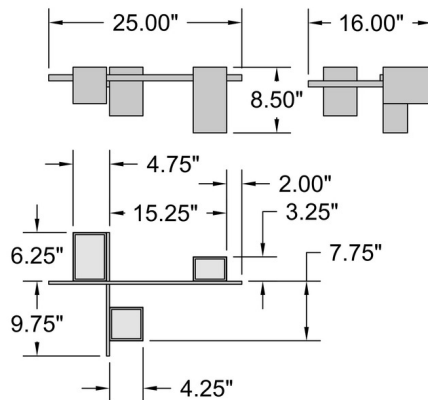

Shown in matte white / acrylic