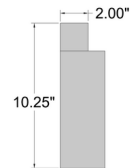

CLICK TO VIEW PRODUCT

Notes: