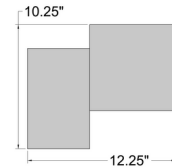

CLICK TO VIEW PRODUCT

Notes: