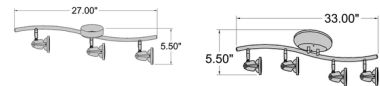

By Access

Description

The Cobra Linear Spot Light features adjustable heads along a curved horizontal rod attached to a circular canopy. This fixture comes with 3 or 5 heads. UL listed. Suitable for commercial or residential use.

Shown in black

Specifications

COLOR N/A
BODY FINISH Black
WATTAGE 18W
DIMMER Low Voltage Electronic
DIMENSIONS 27" L x 5.5" H x 7.5" D
BULB INCLUDED 3 x MR16/GU10/6W/120V LED
OTHER BULB OPTIONS 3 x MR16/GU10/120V LED
COUNTRY OF ORIGIN China