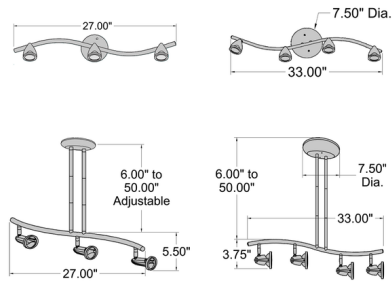

## Cobra Linear Spot Pendant By Access

### Description

The Cobra Linear Spot Light Pendant features adjustable heads placed along a curved horizontal rod. This ensemble is attached to a round canopy by two vertical rods. This fixture comes with 3 or 5 heads. It also comes in a Black or Brushed Steel finish. UL listed. Suitable for commercial or residential use.

### Specifications

COLOR	N/A
BODY FINISH	Black
WATTAGE	24W
DIMMER	Low Voltage Electronic
DIMENSIONS	33"L x 3.75"H
BULB INCLUDED	4 x MR16/GU10/6W/120V LED
OTHER BULB OPTIONS	4 x MR16/GU10/120V LED
COUNTRY OF ORIGIN	China

### Technical Information

PRODUCT DIMENSIONS	Downrods: (1) 6", (1) 16" and (1) 22" Included
LAMP COLOR	3000K
LUMENS/WATT	266.67
LUMINOUS FLUX	1600 lumens

Shown in black

CLICK TO VIEW PRODUCT

Notes: