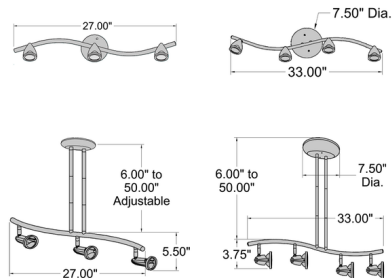

Description

The Cobra Linear Spot Light Pendant features adjustable heads placed along a curved horizontal rod. This ensemble is attached to a round canopy by two vertical rods. This fixture comes with 3 or 5 heads. It also comes in a Black or Brushed Steel finish. UL listed. Suitable for commercial or residential use.

Specifications

COLOR	N/A
BODY FINISH	Black
WATTAGE	24W
DIMMER	Low Voltage Electronic
DIMENSIONS	33"L x 3.75"H
BULB INCLUDED	4 x MR16/GU10/6W/120V LED
OTHER BULB OPTIONS	4 x MR16/GU10/120V LED
COUNTRY OF ORIGIN	China

Technical Information

PRODUCT DIMENSIONS	Downrods: (1) 6", (1) 16" and (1) 22" Included
LAMP COLOR	3000K
LUMENS/WATT	266.67
LUMINOUS FLUX	1600 lumens

Shown in black

CLICK TO VIEW PRODUCT

Notes: