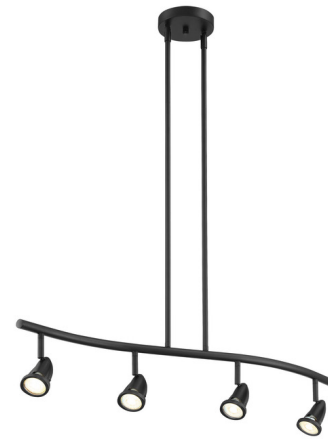

Lightology

lightology.com
866-954-4489
06-30-26

Project: _____
 Company: _____
 Location: _____ Fixture Type: _____
 SPEC #: **ACC981073**
 Approved On: _____ Approved By: _____

Cobra Linear Spot Pendant By Access

Description

The Cobra Linear Spot Light Pendant features adjustable heads placed along a curved horizontal rod. This ensemble is attached to a round canopy by two vertical rods. This fixture comes with 3 or 5 heads. It also comes in a Black or Brushed Steel finish. UL listed. Suitable for commercial or residential use.

Specifications

COLOR	N/A
BODY FINISH	Black
WATTAGE	24W
DIMMER	Low Voltage Electronic
DIMENSIONS	33"L x 3.75"H
BULB INCLUDED	4 x MR16/GU10/6W/120V LED
OTHER BULB OPTIONS	4 x MR16/GU10/120V LED
COUNTRY OF ORIGIN	China

Technical Information

PRODUCT DIMENSIONS	Downrods: (1) 6", (1) 16" and (1) 22" Included
LAMP COLOR	3000K
LUMENS/WATT	266.67
LUMINOUS FLUX	1600 lumens

Shown in black

CLICK TO VIEW PRODUCT

Notes: