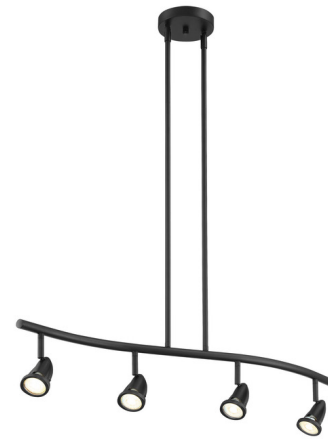

## Cobra Linear Spot Pendant By Access

### Description

The Cobra Linear Spot Light Pendant features adjustable heads placed along a curved horizontal rod. This ensemble is attached to a round canopy by two vertical rods. This fixture comes with 3 or 5 heads. It also comes in a Black or Brushed Steel finish. UL listed. Suitable for commercial or residential use.

### Specifications

COLOR	N/A
BODY FINISH	Black
WATTAGE	24W
DIMMER	Low Voltage Electronic
DIMENSIONS	33"L x 3.75"H
BULB INCLUDED	4 x MR16/GU10/6W/120V LED
OTHER BULB OPTIONS	4 x MR16/GU10/120V LED
COUNTRY OF ORIGIN	China

### Technical Information

PRODUCT DIMENSIONS	Downrods: (1) 6", (1) 16" and (1) 22" Included
LAMP COLOR	3000K
LUMENS/WATT	266.67
LUMINOUS FLUX	1600 lumens

Shown in black

CLICK TO VIEW PRODUCT

Notes: