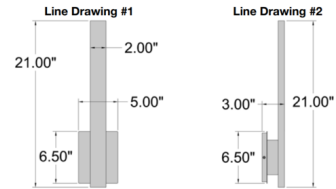

Description

The Haus Wall Sconce features metal construction with an acrylic diffuser. Suitable for commercial or residential use.

Shown in white / white acrylic

Specifications

COLOR White Acrylic
BODY FINISH White
WATTAGE 10W
DIMMER Standard 120V
DIMENSIONS 5"W x 21"H x 3"D
INTEGRATED LED MODULE 1 x LED/10W/120V LED
COUNTRY OF ORIGIN China