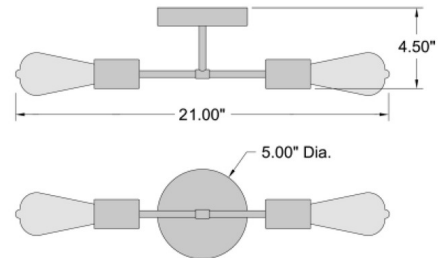

By Access

Description

The Iconic Wall Sconce brings an industrial look to your interior space. The simple frame holds Edison bulbs on either end, casting warm shadows of light across your room.

Shown in matte black

Specifications

COLOR	N/A
BODY FINISH	Matte Black
WATTAGE	14W
DIMMER	Low Voltage Electronic
DIMENSIONS	5"W x 12"H x 4.5"D
BULB INCLUDED	2 x Edison ST-Shape/Medium (E26)/7W/120V LED
COUNTRY OF ORIGIN	China