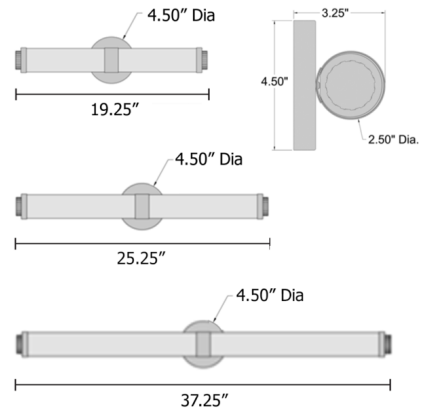

Lightology

lightology.com
866-954-4489
06-16-26

Project: _____
Company: _____
Location: _____ Fixture Type: _____
SPEC #: **ACC981085**
Approved On: _____ Approved By: _____

Aqua Bathroom Vanity Light By Access

Description

The Aqua Bathroom Vanity Light features a slim tubular opal glass diffuser attached to the wall in the middle by a steel belt and back plate. This fixture is available in three sizes. The round backplate comes in Brushed Gold or Brushed Steel finish. Can be mounted horizontally and vertically. ETL listed. Suitable for commercial or residential use.

Specifications

COLOR	Opal
BODY FINISH	Brushed Gold
WATTAGE	32W
DIMMER	Low Voltage Electronic
DIMENSIONS	37.25"W x 4.5"H x 3.25"D
INTEGRATED LED MODULE	1 x LED/32W/120V LED
COUNTRY OF ORIGIN	China

Technical Information

LAMP COLOR	3000K
LUMENS/WATT	80.00
LUMINOUS FLUX	2560 lumens

Shown in brushed gold / opal

CLICK TO VIEW PRODUCT

Notes: