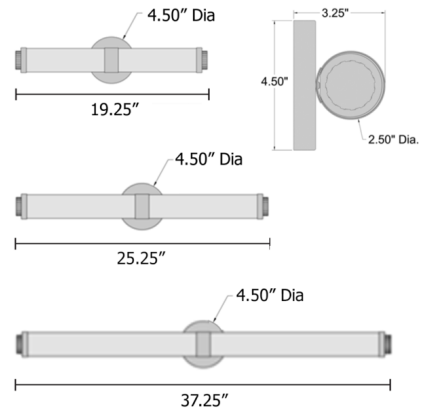

Description

The Aqua Bathroom Vanity Light features a slim tubular opal glass diffuser attached to the wall in the middle by a steel belt and back plate. This fixture is available in three sizes. The round backplate comes in Brushed Gold or Brushed Steel finish. Can be mounted horizontally and vertically. ETL listed. Suitable for commercial or residential use.

Shown in brushed gold / opal

Specifications

COLOR	Opal
BODY FINISH	Brushed Gold
WATTAGE	32W
DIMMER	Low Voltage Electronic
DIMENSIONS	37.25"W x 4.5"H x 3.25"D
INTEGRATED LED MODULE	1 x LED/32W/120V LED
COUNTRY OF ORIGIN	China

Technical Information

LAMP COLOR	3000K
LUMENS/WATT	80.00
LUMINOUS FLUX	2560 lumens

CLICK TO VIEW PRODUCT

Notes: