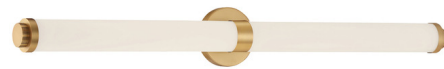

Description

The Aqua Bathroom Vanity Light features a slim tubular opal glass diffuser attached to the wall in the middle by a steel belt and back plate. This fixture is available in three sizes. The round backplate comes in Brushed Gold or Brushed Steel finish. Can be mounted horizontally and vertically. ETL listed. Suitable for commercial or residential use.

Specifications

COLOR	Opal
BODY FINISH	Brushed Gold
WATTAGE	32W
DIMMER	Low Voltage Electronic
DIMENSIONS	37.25"W x 4.5"H x 3.25"D
INTEGRATED LED MODULE	1 x LED/32W/120V LED
COUNTRY OF ORIGIN	China

Technical Information

LAMP COLOR	3000K
LUMENS/WATT	80.00
LUMINOUS FLUX	2560 lumens

Shown in brushed gold / opal

CLICK TO VIEW PRODUCT

Notes: