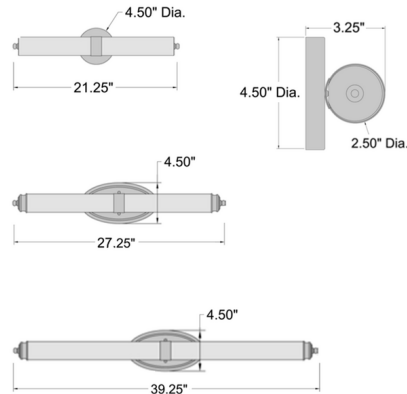

Shown in chrome / opal