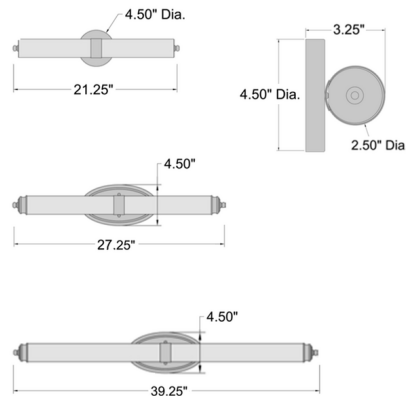

Lightology

lightology.com
866-954-4489
04-21-26

Project: _____
Company: _____
Location: _____ Fixture Type: _____
SPEC #: **ACC981088**
Approved On: _____ Approved By: _____

Madison Bathroom Vanity Light By Access

Description

The Madison Bathroom Vanity Light features a slim tubular opal glass diffuser attached to the wall in the middle by a steel belt and back plate. This fixture comes in a 21.25 inch, 27.25 inch, or 39.25 inch length. The backplate comes in a round shape for the smallest fixture size, and comes in an oval shape for the two longer fixture sizes. Choose between a Chrome or Brushed Gold finish for the steel. ETL listed. Suitable for commercial or residential use.

Specifications

COLOR	Opal
BODY FINISH	Chrome
WATTAGE	16W
DIMMER	Low Voltage Electronic
DIMENSIONS	21.25"W x 4.5"H x 3.25"D
INTEGRATED LED MODULE	1 x LED/16W/120V LED
COUNTRY OF ORIGIN	China

Technical Information

LAMP COLOR	3000K
LUMENS/WATT	80.00
LUMINOUS FLUX	1280 lumens

Shown in chrome / opal

CLICK TO VIEW PRODUCT

Notes: