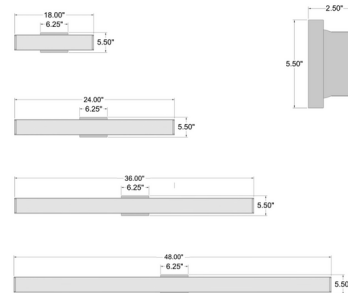

Lightology

lightology.com
866-954-4489
06-02-26

Project: _____

Company: _____

Location: _____ Fixture Type: _____

SPEC #: **ACC981094**

Approved On: _____ Approved By: _____

Citi Bathroom Vanity Light By Access

Description

The Citi Bathroom Vanity Light has a clean and crisp look ideal for modern bathrooms. It has a linear brushed steel frame fitted with an acrylic lens that evenly diffuses and disperses the light across your space. Suitable for commercial or residential use.

Specifications

COLOR . . . . . White
BODY FINISH . . . . . Brushed Steel
WATTAGE 25W
DIMMER . . . . . Low Voltage Electronic
DIMENSIONS . . . . . 24"W x 5.5"H x 2.5"D
INTEGRATED LED MODULE . . . . . 1 x LED/25W/120V LED
COUNTRY OF ORIGIN . . . . . China

Technical Information

COLOR RENDERING . . . . . 90 CRI
LAMP COLOR 3000K
LUMENS/WATT 56.80
LUMINOUS FLUX . . . . . 1420 lumens

Shown in brushed steel / white

CLICK TO VIEW PRODUCT

Notes: