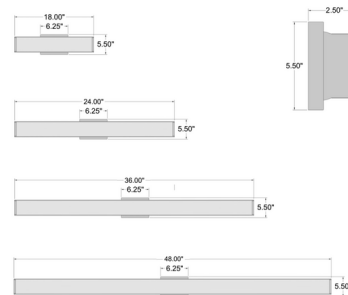

### Specifications

COLOR . . . . . White  
 BODY FINISH . . . . . Brushed Steel  
 WATTAGE . . . . . 25W  
 DIMMER . . . . . Low Voltage Electronic  
 DIMENSIONS . . . . . 24"W x 5.5"H x 2.5"D  
 INTEGRATED LED MODULE . . . . . 1 x LED/25W/120V LED  
 COUNTRY OF ORIGIN . . . . . China

### Technical Information

COLOR RENDERING . . . . . 90 CRI  
 LAMP COLOR . . . . . 3000K  
 LUMENS/WATT . . . . . 56.80  
 LUMINOUS FLUX . . . . . 1420 lumens

Shown in brushed steel / white

CLICK TO VIEW PRODUCT