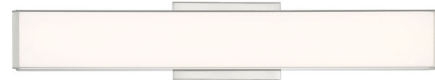

Lightology

lightology.com
866-954-4489
06-02-26

Project: _____

Company: _____

Location: _____ Fixture Type: _____

SPEC #: **ACC981094**

Approved On: _____ Approved By: _____

Citi Bathroom Vanity Light By Access

Description

The Citi Bathroom Vanity Light has a clean and crisp look ideal for modern bathrooms. It has a linear brushed steel frame fitted with an acrylic lens that evenly diffuses and disperses the light across your space. Suitable for commercial or residential use.

Specifications

COLOR . . . . . White
BODY FINISH . . . . . Brushed Steel
WATTAGE 25W
DIMMER . . . . . Low Voltage Electronic
DIMENSIONS . . . . . 24"W x 5.5"H x 2.5"D
INTEGRATED LED MODULE . . . . . 1 x LED/25W/120V LED
COUNTRY OF ORIGIN . . . . . China

Technical Information

COLOR RENDERING . . . . . 90 CRI
LAMP COLOR 3000K
LUMENS/WATT 56.80
LUMINOUS FLUX . . . . . 1420 lumens