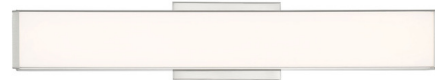

Lightology

lightology.com
866-954-4489
04-16-26

Project: _____
Company: _____
Location: _____ Fixture Type: _____
SPEC #: **ACC981094**
Approved On: _____ Approved By: _____

Citi Bathroom Vanity Light By Access

Description

The Citi Bathroom Vanity Light has a clean and crisp look ideal for modern bathrooms. It has a linear brushed steel frame fitted with an acrylic lens that evenly diffuses and disperses the light across your space. Suitable for commercial or residential use.

Specifications

COLOR . . . . . White
BODY FINISH . . . . . Brushed Steel
WATTAGE 25W
DIMMER . . . . . Low Voltage Electronic
DIMENSIONS . . . . . 24"W x 5.5"H x 2.5"D
INTEGRATED LED MODULE . . . . . 1 x LED/25W/120V LED
COUNTRY OF ORIGIN . . . . . China

Technical Information

COLOR RENDERING . . . . . 90 CRI
LAMP COLOR 3000K
LUMENS/WATT 56.80
LUMINOUS FLUX . . . . . 1420 lumens

Shown in brushed steel / white