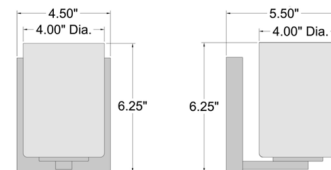

Shown in chrome / opal

Specifications

COLOR	Opal
BODY FINISH	Chrome
WATTAGE	9W
DIMMER	Standard 120V
DIMENSIONS	4.5"W x 6.25"H x 5.5"D
BULB INCLUDED	1 x A19/Medium (E26)/9W/120V LED
COUNTRY OF ORIGIN	China