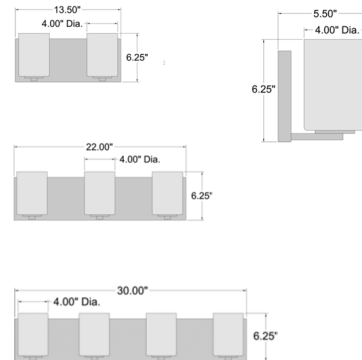

Shown in chrome / opal

Specifications

COLOR	Opal
BODY FINISH	Chrome
WATTAGE	18W
DIMMER	Standard 120V
DIMENSIONS	13.5"W x 6.25"H x 5.5"D
BULB INCLUDED	2 x A19/Medium (E26)/9W/120V LED
COUNTRY OF ORIGIN	China

Technical Information

LAMP COLOR	3000K
LUMENS/WATT	177.78
LUMINOUS FLUX	1600 lumens

CLICK TO VIEW PRODUCT

Notes: