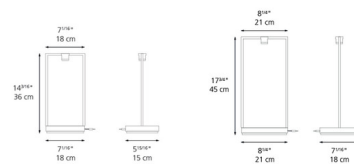

CLICK TO VIEW PRODUCT

Notes: