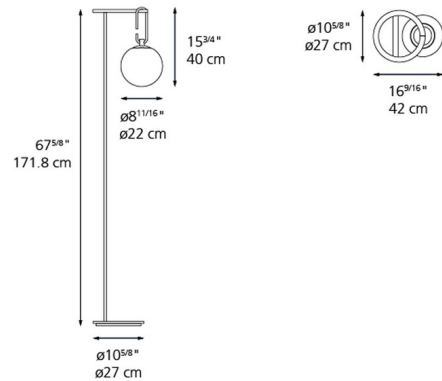

Shown in black / white

Specifications

COLOR	White
BODY FINISH	Black
WATTAGE	15W
DIMMER	Included
DIMENSIONS	10.62"W x 15.68"H
BULB NOT INCLUDED	1 x A19/Medium (E26)/15W/120V LED
COUNTRY OF ORIGIN	Italy

CLICK TO VIEW PRODUCT