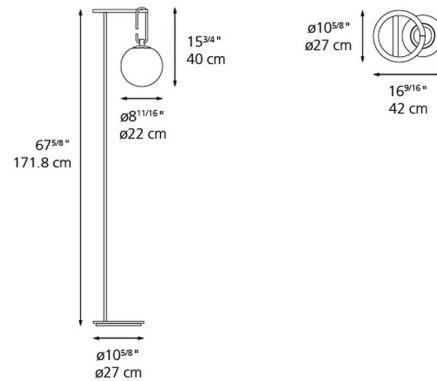

### Specifications

COLOR	White
BODY FINISH	Black
WATTAGE	15W
DIMMER	Included
DIMENSIONS	10.62"W x 15.68"H
BULB NOT INCLUDED	1 x A19/Medium (E26)/15W/120V LED
COUNTRY OF ORIGIN	Italy

CLICK TO VIEW PRODUCT