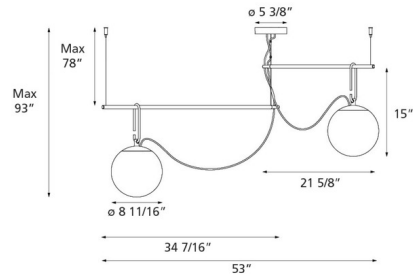

### Specifications

COLOR . . . . . White  
BODY FINISH . . . . . Black  
WATTAGE . . . . . 30W  
DIMMER . . . . . Standard 120V  
DIMENSIONS . . . . . 53"L x 34.4"W x 15"H  
BULB NOT INCLUDED . . . . . 2 x A19/Medium (E26)/15W/120V LED  
COUNTRY OF ORIGIN . . . . . Italy

### Technical Information

PRODUCT DIMENSIONS . . . . . Max Overall Height: 49.9"

Shown in black / white

CLICK TO VIEW PRODUCT

Notes: