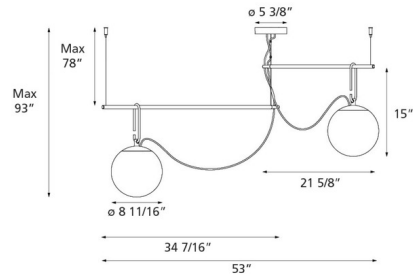

Specifications

COLOR White
BODY FINISH Black
WATTAGE 30W
DIMMER Standard 120V
DIMENSIONS 53"L x 34.4"W x 15"H
BULB NOT INCLUDED 2 x A19/Medium (E26)/15W/120V LED
COUNTRY OF ORIGIN Italy

Technical Information

PRODUCT DIMENSIONS Max Overall Height: 49.9"

Shown in black / white

CLICK TO VIEW PRODUCT

Notes: