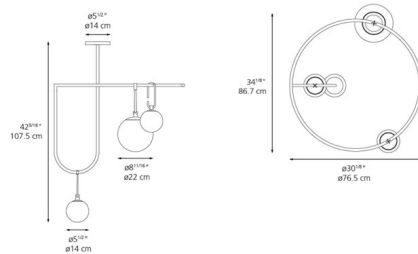

### Specifications

COLOR . . . . . White  
BODY FINISH . . . . . Black  
WATTAGE . . . . . 25W  
DIMMER . . . . . Standard 120V  
DIMENSIONS . . . . . 34.12"W x 42.3"H x 30.11"D  
BULB NOT INCLUDED . . . . . 1 x A19/Medium (E26)/15W/120V LED  
BULB NOT INCLUDED . . . . . 2 x G16.5/Candelabra (E12)/5W/120V LED  
COUNTRY OF ORIGIN . . . . . Italy

### Technical Information

PRODUCT DIMENSIONS . . . . . Max Overall Height: 42.3"

Shown in black / white

CLICK TO VIEW PRODUCT

Notes: