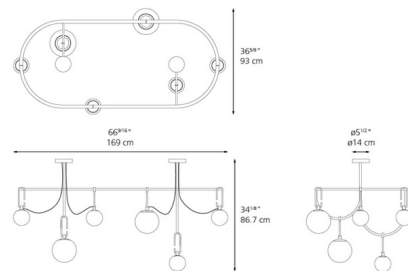

CLICK TO VIEW PRODUCT

Notes: