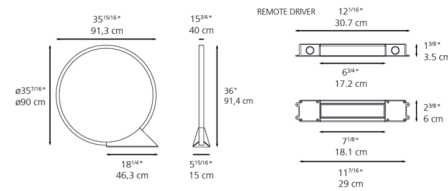

CLICK TO VIEW PRODUCT

Notes: