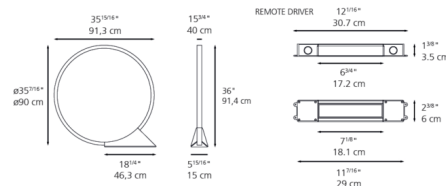

CLICK TO VIEW PRODUCT

Notes: