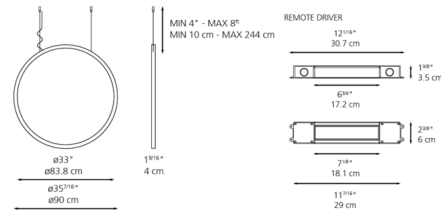

CLICK TO VIEW PRODUCT

Notes: