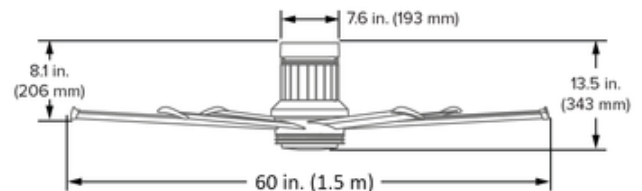

**BRAND**

Big Ass Fans

**DESCRIPTION**

The i6 Flush Ceiling Fan combines the power and efficiency of industrial fans with a fleet of smart features and a refined modern style that looks amazing in homes, restaurants, retail spaces and public venues. Its brushless DC motor and premium aircraft-grade aluminum airfoils (blades) deliver virtually silent, energy-efficient airflow. This fan is designed for indoor use. Maintaining the comfort of your space is a breeze, thanks to the built-in SenseME system of on-board sensors and controls. The fan can turn on or off based on room occupancy detected by a motion sensor, and temperature and humidity sensors detect environmental changes to automatically fine-tune fan operation and maintain your comfort level. The included bluetooth remote control enables fan speed adjustment (7 speeds) and motor on/off. It can be hand-held, placed in a magnetic wall holder, or fixed in a wall mount. The mount and holder are included. The free Big Ass Fans app offers additional control functions such as scheduling, grouping fans and Whoosh (breeze) mode. The i6 also integrates with smart home systems for voice control including Amazon Alexa, Google Assistant, and ecobee. With its world-class airflow and modern features, the i6 smart fan is an excellent solution for refreshing your space. Optional accessories are sold separately. Note: Requires a junction box rated for fan support of 70 lb.

*Shown in: Oil Rubbed Bronze / Oil Rubbed Bronze*

<b>SHADE COLOR</b>	Oil Rubbed Bronze
<b>BODY FINISH</b>	Oil Rubbed Bronze
<b>WATTAGE</b>	N/A
<b>DIMMER</b>	N/A
<b>DIMENSIONS</b>	60"W x 13.5"H
<b>LAMP</b>	N/A