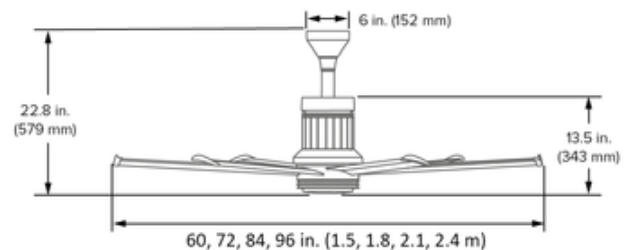

BRAND

Big Ass Fans

DESCRIPTION

The i6 Universal Mount Ceiling Fan combines the power and efficiency of industrial fans with a fleet of smart features and a refined modern style that looks amazing in homes, restaurants, retail spaces and public venues. Its brushless DC motor and premium aircraft-grade aluminum airfoils (blades) deliver virtually silent, energy-efficient airflow. This fan is designed for indoor use. Maintaining the comfort of your space is a breeze, thanks to the built-in SenseME system of on-board sensors and controls. The fan can turn on or off based on room occupancy detected by a motion sensor, and temperature and humidity sensors detect environmental changes to automatically fine-tune fan operation and maintain your comfort level. The included bluetooth remote control enables fan speed adjustment (7 speeds) and motor on/off. It can be hand-held, placed in a magnetic wall holder, or fixed in a wall mount. The mount and holder are included. The free Big Ass Fans app offers additional control functions such as scheduling, grouping fans and Whoosh (breeze) mode. The i6 also integrates with smart home systems for voice control including Amazon Alexa, Google Assistant, and ecobee. With its world-class airflow and modern features, the i6 smart fan is an excellent solution for refreshing your space. Optional downrods and other accessories are sold separately. Notes: Requires a junction box rated for fan support of 70 lb.

Shown in: Oil Rubbed Bronze / Oil Rubbed Bronze

SHADE COLOR	Oil Rubbed Bronze
BODY FINISH	Oil Rubbed Bronze
WATTAGE	N/A
DIMMER	N/A
DIMENSIONS	84"W x 28.8"H
LAMP	N/A

Pictured with a 6" downrod and light kit (sold separately).
60" and 72" fans include a 6" downrod. 84" and 96" fans include a 12" downrod.
96" fans must use a minimum 12" downrod.