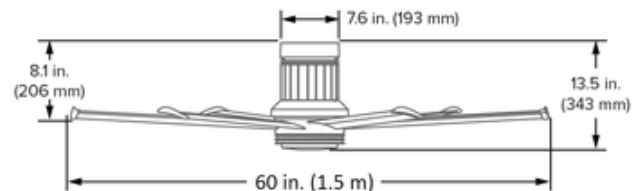

**BRAND**

Big Ass Fans

**DESCRIPTION**

The i6 Flush Outdoor Ceiling Fan combines the power and efficiency of industrial fans with a fleet of smart features and a refined modern style that looks amazing in homes, restaurants, retail spaces and public venues. Its brushless DC motor and premium aircraft-grade aluminum airfoils (blades) deliver virtually silent, energy-efficient airflow. This fan is designed for use in covered outdoor settings. Maintaining the comfort of your space is a breeze, thanks to the built-in SenseME system of on-board sensors and controls. The fan can turn on or off based on room occupancy detected by a motion sensor, and temperature and humidity sensors detect environmental changes to automatically fine-tune fan operation and maintain your comfort level. The included bluetooth remote control enables fan speed adjustment (7 speeds) and motor on/off. It can be hand-held, placed in a magnetic wall holder, or fixed in a wall mount. The mount and holder are included. The free Big Ass Fans app offers additional control functions such as scheduling, grouping fans and Whoosh (breeze) mode. The i6 also integrates with smart home systems for voice control including Amazon Alexa, Google Assistant, and ecobee. With its world-class airflow and modern features, the i6 smart fan is an excellent solution for refreshing your space. Optional accessories are sold separately. Note: Requires a junction box rated for fan support of 70 lb.

*Shown in: Black / Black*

<b>SHADE COLOR</b>	Black
<b>BODY FINISH</b>	Black
<b>WATTAGE</b>	N/A
<b>DIMMER</b>	N/A
<b>DIMENSIONS</b>	60"W x 13.5"H
<b>LAMP</b>	N/A

*Pictured with flush mount and light kit (sold separately).*