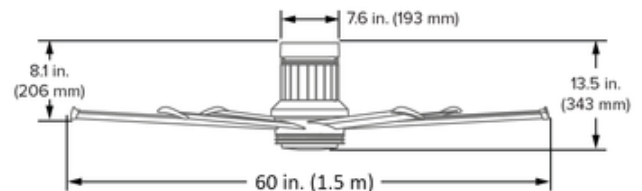

BRAND

Big Ass Fans

DESCRIPTION

The i6 Flush Outdoor Ceiling Fan combines the power and efficiency of industrial fans with a fleet of smart features and a refined modern style that looks amazing in homes, restaurants, retail spaces and public venues. Its brushless DC motor and premium aircraft-grade aluminum airfoils (blades) deliver virtually silent, energy-efficient airflow. This fan is designed for use in covered outdoor settings. Maintaining the comfort of your space is a breeze, thanks to the built-in SenseME system of on-board sensors and controls. The fan can turn on or off based on room occupancy detected by a motion sensor, and temperature and humidity sensors detect environmental changes to automatically fine-tune fan operation and maintain your comfort level. The included bluetooth remote control enables fan speed adjustment (7 speeds) and motor on/off. It can be hand-held, placed in a magnetic wall holder, or fixed in a wall mount. The mount and holder are included. The free Big Ass Fans app offers additional control functions such as scheduling, grouping fans and Whoosh (breeze) mode. The i6 also integrates with smart home systems for voice control including Amazon Alexa, Google Assistant, and ecobee. With its world-class airflow and modern features, the i6 smart fan is an excellent solution for refreshing your space. Optional accessories are sold separately. Note: Requires a junction box rated for fan support of 70 lb.

Shown in: Oil Rubbed Bronze / Oil Rubbed Bronze

SHADE COLOR	Oil Rubbed Bronze
BODY FINISH	Oil Rubbed Bronze
WATTAGE	N/A
DIMMER	N/A
DIMENSIONS	60"W x 13.5"H
LAMP	N/A

Pictured with flush mount and light kit (sold separately).