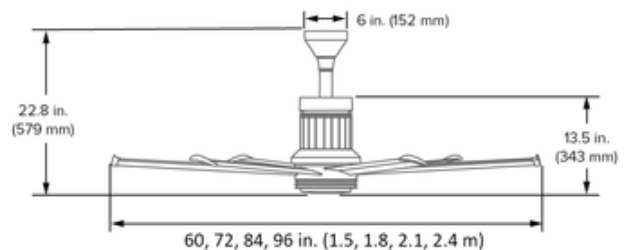

BRAND

Big Ass Fans

DESCRIPTION

The i6 Universal Mount Outdoor Ceiling Fan combines the power and efficiency of industrial fans with a fleet of smart features and a refined modern style that looks amazing in homes, restaurants, retail spaces and public venues. Its brushless DC motor and premium aircraft-grade aluminum airfoils (blades) deliver virtually silent, energy-efficient airflow. This fan is designed for use in covered outdoor settings. Maintaining the comfort of your space is a breeze, thanks to the built-in SenseME system of on-board sensors and controls. The fan can turn on or off based on room occupancy detected by a motion sensor, and temperature and humidity sensors detect environmental changes to automatically fine-tune fan operation and maintain your comfort level. The included bluetooth remote control enables fan speed adjustment (7 speeds) and motor on/off. It can be hand-held, placed in a magnetic wall holder, or fixed in a wall mount. The mount and holder are included. The free Big Ass Fans app offers additional control functions such as scheduling, grouping fans and Whoosh (breeze) mode. The i6 also integrates with smart home systems for voice control including Amazon Alexa, Google Assistant, and ecobee. With its world-class airflow and modern features, the i6 smart fan is an excellent solution for refreshing your space. Optional downrods and other accessories are sold separately. Notes: Requires a junction box rated for fan support of 70 lb.

Shown in: White / White

SHADE COLOR	White
BODY FINISH	White
WATTAGE	N/A
DIMMER	N/A
DIMENSIONS	60"W x 22.8"H
LAMP	N/A

Pictured with a 6" downrod and light kit (sold separately).
60" and 72" fans include a 6" downrod. 84" and 96" fans include a 12" downrod.
96" fans must use a minimum 12" downrod.