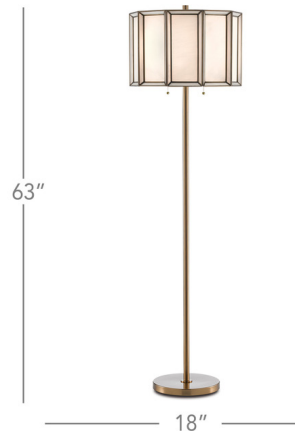

### Description

The Daze Floor Lamp has an antiquated design that's heightened by the materials embedded throughout its profile. A shade made of articulated panels of White Milk glass that are joined together by ribs of Metal in an Antique Brass finish drives the visual interest of the Daze while its Antique Brass stem ties the whole design together. On/off pull chain located on the lamp's socket.

### Specifications

COLOR . . . . . Opal  
BODY FINISH . . . . . Antique Brass  
WATTAGE . . . . . 120W  
DIMMER . . . . . N/A  
DIMENSIONS . . . . . 18"W x 63"H  
BULB NOT INCLUDED . . . . . 2 x A19/Medium (E26)/60W/120V Incandescent  
OTHER BULB OPTIONS . . . . . 2 x A19/Medium (E26)/120V LED  
COUNTRY OF ORIGIN . . . . . India

### Technical Information

PRODUCT DIMENSIONS . . . . . Cord Length: 96"

Shown in antique brass / opal

CLICK TO VIEW PRODUCT

Notes: