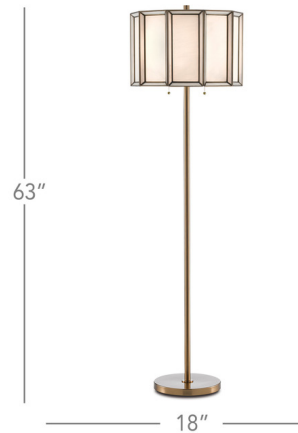

Description

The Daze Floor Lamp has an antiquated design that's heightened by the materials embedded throughout its profile. A shade made of articulated panels of White Milk glass that are joined together by ribs of Metal in an Antique Brass finish drives the visual interest of the Daze while its Antique Brass stem ties the whole design together. On/off pull chain located on the lamp's socket.

Specifications

COLOR	Opal
BODY FINISH	Antique Brass
WATTAGE	120W
DIMMER	N/A
DIMENSIONS	18"W x 63"H
BULB NOT INCLUDED	2 x A19/Medium (E26)/60W/120V Incandescent
OTHER BULB OPTIONS	2 x A19/Medium (E26)/120V LED
COUNTRY OF ORIGIN	India

Technical Information

PRODUCT DIMENSIONS	Cord Length: 96"
--------------------	------------------

Shown in antique brass / opal

CLICK TO VIEW PRODUCT

Notes: