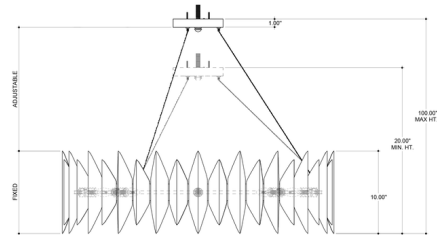

Description

The Potter Chandelier has a brutalist design that was inspired by desert yuccas. Constructed of wrought iron, the Potter's sculptural presence is heightened by its brilliant Aurora Antique finish. Place the Potter where statement lighting is most needed. Canopy diameter 6 inches. UL listed.

Specifications

COLOR	N/A
BODY FINISH	Aurora Antique
WATTAGE	480W
DIMMER	Standard 120V
DIMENSIONS	32.75"W x 10"H
BULB NOT INCLUDED	8 x G16.5/Candelabra (E12)/60W/120V Incandescent
OTHER BULB OPTIONS	8 x G16.5/Candelabra (E12)/120V LED
COUNTRY OF ORIGIN	Philippines

Technical Information

PRODUCT DIMENSIONS	Adjustable Height: 20" to 100"
--------------------	--------------------------------

Shown in aurora antique

CLICK TO VIEW PRODUCT

Notes: