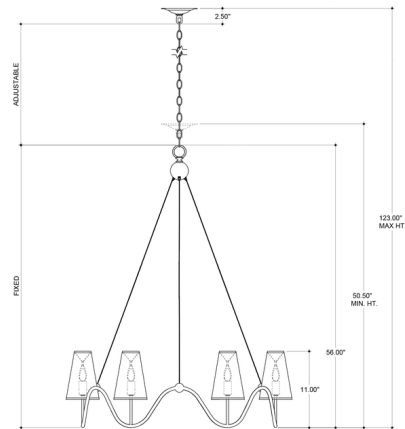

### Description

The Kadir Chandelier is made of Wrought Iron in a Silver Granello finish. The wave-like ring that holds the Off-White Linen shades covering the six lights is ornamented with tiny globes where the hardware meets the band. Canopy diameter 6 inches. UL listed.

### Specifications

COLOR . . . . . Off-White Linen  
 BODY FINISH . . . . . Silver Granello  
 WATTAGE . . . . . 240W  
 DIMMER . . . . . Standard 120V  
 DIMENSIONS . . . . . 38.75"W x 45"H  
 BULB NOT INCLUDED . . . . . 6 x B10/Candelabra (E12)/40W/120V Incandescent  
 OTHER BULB OPTIONS . . . . . 6 x B10/Candelabra (E12)/120V LED  
 COUNTRY OF ORIGIN . . . . . Philippines

### Technical Information

PRODUCT DIMENSIONS . . . . . Adjustable Height: 50.5" to 123"

Shown in silver granello / off-white linen

CLICK TO VIEW PRODUCT

Notes: