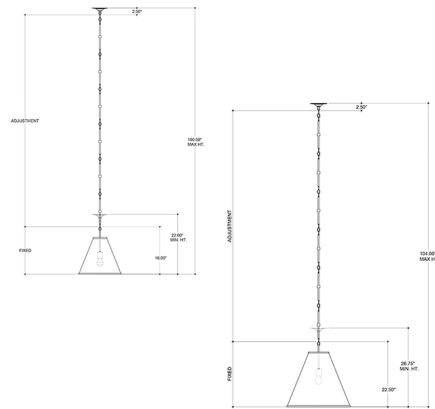

### Description

The Pierrepont Pendant brings a modern industrial vibe to the forefront. Made of Wrought Iron and finished in Antique Black or Gesso White, the Pierrepont's elegance is upped by the Gold finish in the pendant's interior. Available in two sizes. Canopy diameter 6 inches. UL listed.

### Specifications

COLOR	Gold
BODY FINISH	Antique Black
WATTAGE	60W
DIMMER	Standard 120V
DIMENSIONS	16"W x 18"H
BULB NOT INCLUDED	1 x A19/Medium (E26)/60W/120V Incandescent
OTHER BULB OPTIONS	1 x A19/Medium (E26)/120V LED
COUNTRY OF ORIGIN	Philippines

### Technical Information

PRODUCT DIMENSIONS	Adjustable Height: 22" to 100"
--------------------	--------------------------------

CLICK TO VIEW PRODUCT

Notes: