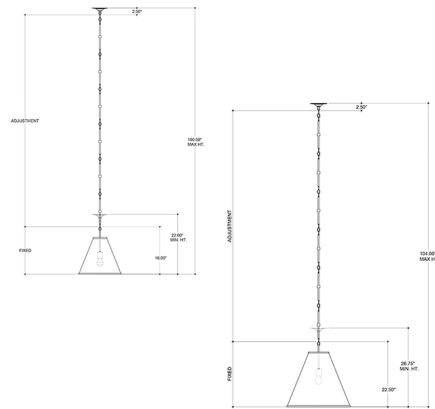

Description

The Pierrepont Pendant brings a modern industrial vibe to the forefront. Made of Wrought Iron and finished in Antique Black or Gesso White, the Pierrepont's elegance is upped by the Gold finish in the pendant's interior. Available in two sizes. Canopy diameter 6 inches. UL listed.

Shown in antique black / gold

Specifications

COLOR	Gold
BODY FINISH	Antique Black
WATTAGE	60W
DIMMER	Standard 120V
DIMENSIONS	16"W x 18"H
BULB NOT INCLUDED	1 x A19/Medium (E26)/60W/120V Incandescent
OTHER BULB OPTIONS	1 x A19/Medium (E26)/120V LED
COUNTRY OF ORIGIN	Philippines

Technical Information

PRODUCT DIMENSIONS	Adjustable Height: 22" to 100"
--------------------	--------------------------------

CLICK TO VIEW PRODUCT

Notes: