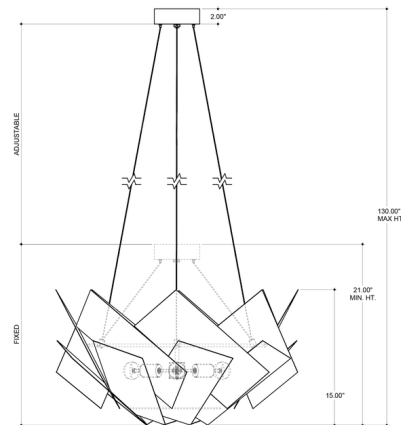

Description

The Artiste Chandelier is a powerful composition made of simple Wrought Iron-panels. It's how these sheets of metal, in a Silver Leaf finish, are arranged that bring it its edgy style. The bottom of the Artiste is fitted with an Opaque Acrylic diffuser that will soften the glow of the three-light fixture. Canopy diameter 6 inches. UL listed.

Shown in silver leaf / white acrylic

Specifications

COLOR	White Acrylic
BODY FINISH	Silver Leaf
WATTAGE	180W
DIMMER	Standard 120V
DIMENSIONS	33"W x 15"H
BULB NOT INCLUDED	3 x A19/Medium (E26)/60W/120V Incandescent
OTHER BULB OPTIONS	3 x A19/Medium (E26)/120V LED
COUNTRY OF ORIGIN	Philippines

Technical Information

PRODUCT DIMENSIONS	Adjustable Height: 21" to 85.5"
--------------------	---------------------------------

CLICK TO VIEW PRODUCT

Notes: