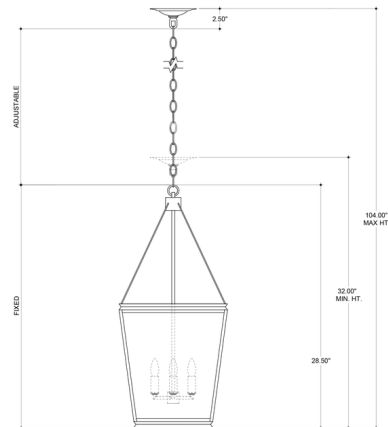

Description

The Ellerman Pendant is a tried-and-true design that reflects the age-old lantern shape, which never goes out of style. Made of Wrought Iron in an Old Iron finish, the Ellerman is fitted with Seeded Glass panels to complete the feel that this is a fixture rooted in Americana. Canopy diameter 6 inches. UL listed.

Shown in old iron / clear seeded

Specifications

| | |
|--------------------|---|
| COLOR | Clear Seeded |
| BODY FINISH | Old Iron |
| WATTAGE | 180W |
| DIMMER | Standard 120V |
| DIMENSIONS | 14"W x 28.25"H x 14"D |
| BULB NOT INCLUDED | 3 x CA10/Candelabra (E12)/60W/120V Incandescent |
| OTHER BULB OPTIONS | 3 x CA10/Candelabra (E12)/120V LED |
| COUNTRY OF ORIGIN | Philippines |

Technical Information

PRODUCT DIMENSIONS Adjustable Height: 32" to 104"

CLICK TO VIEW PRODUCT

Notes: