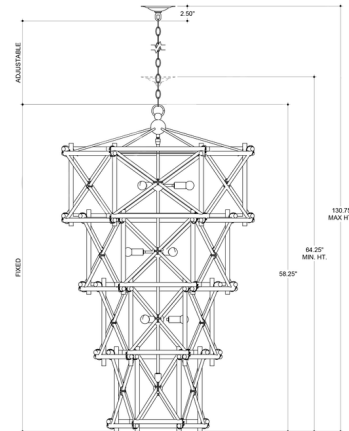

Shown in brass / rattan

CLICK TO VIEW PRODUCT

Notes: