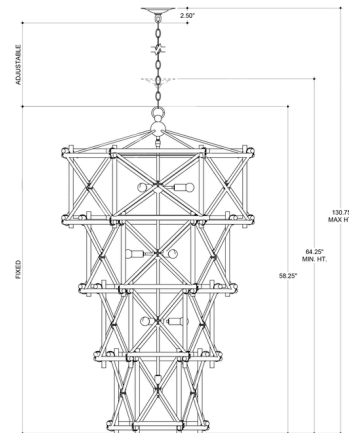

Shown in brass / rattan

CLICK TO VIEW PRODUCT

Notes: