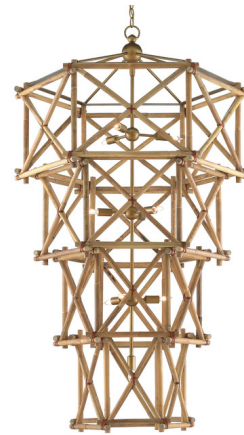

Lightology

lightology.com
866-954-4489
07-07-26

Project: _____
 Company: _____
 Location: _____ Fixture Type: _____
 SPEC #: **CRC981699**
 Approved On: _____ Approved By: _____

Kingali Chandelier

By Currey & Company

Description

The Kingali Chandelier resembles growing scaffolding scaling up the side of the building. With interlocking sections of natural Rattan fastened by Wrought Iron ties in a New Brass finish. Place over the dining table to complete your decor. Canopy diameter 6 inches. UL listed.

Specifications

COLOR	Rattan
BODY FINISH	Brass
WATTAGE	600W
DIMMER	Standard 120V
DIMENSIONS	34"W x 58.25"H
BULB NOT INCLUDED	10 x CA10/Candelabra (E12)/60W/120V Incandescent
OTHER BULB OPTIONS	10 x CA10/Candelabra (E12)/120V LED 10 x G16.5/Candelabra (E12)/120V Incandescent 10 x G16.5/Candelabra (E12)/120V LED
COUNTRY OF ORIGIN	Philippines