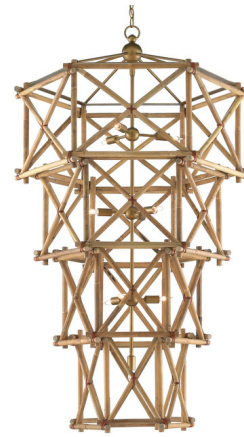

## Kingali Chandelier

By Currey & Company

### Description

The Kingali Chandelier resembles growing scaffolding scaling up the side of the building. With interlocking sections of natural Rattan fastened by Wrought Iron ties in a New Brass finish. Place over the dining table to complete your decor. Canopy diameter 6 inches. UL listed.

### Specifications

COLOR	Rattan
BODY FINISH	Brass
WATTAGE	600W
DIMMER	Standard 120V
DIMENSIONS	34"W x 58.25"H
BULB NOT INCLUDED	10 x CA10/Candelabra (E12)/60W/120V Incandescent
OTHER BULB OPTIONS	10 x CA10/Candelabra (E12)/120V LED 10 x G16.5/Candelabra (E12)/120V Incandescent 10 x G16.5/Candelabra (E12)/120V LED
COUNTRY OF ORIGIN	Philippines