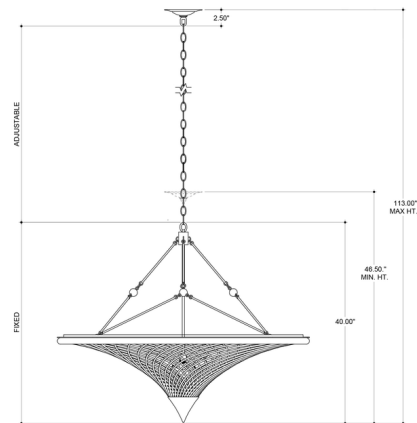

Description

The Gaborone Chandelier is a woven work of art. Reeds of Natural Rattan are delicately worked around the Gaborone's frame to create this stunning luminaire. Details of Contemporary Gold Leaf shine through. Canopy diameter 6 inches. UL listed.

Specifications

COLOR Rattan
 BODY FINISH Contemporary Gold Leaf
 WATTAGE 240W
 DIMMER Standard 120V
 DIMENSIONS 40"W x 40"H
 BULB NOT INCLUDED 4 x CA10/Candelabra (E12)/60W/120V Incandescent
 OTHER BULB OPTIONS 4 x CA10/Candelabra (E12)/120V LED
 COUNTRY OF ORIGIN Philippines

Technical Information

PRODUCT DIMENSIONS Adjustable Height: 46.5" to 113"

Shown in contemporary gold leaf / rattan

CLICK TO VIEW PRODUCT

Notes: