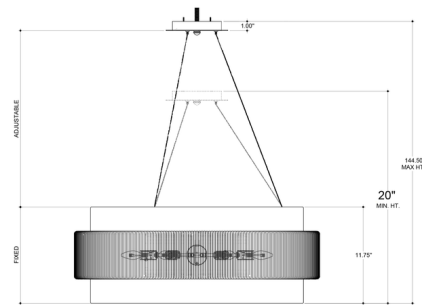

Description

The Rousham Chandelier has an unusual accent on its Fabric shade created by the Twine panel made from Recycled Paper that is twisted and tightly wrapped around a Metal frame. The panel made from the sustainable material, which is affixed to the center of the shade, is then coated with a sealant to protect it from moisture. The beige chandelier is suspended with aircraft cable and has a sugar white finish on the interior of the shade, which brightens the light. Canopy diameter 7.5 inches. UL listed.

Specifications

COLOR Beige
 BODY FINISH White
 WATTAGE 360W
 DIMMER Standard 120V
 DIMENSIONS 30"W x 11.75"H
 BULB NOT INCLUDED 6 x B10/Candelabra (E12)/60W/120V Incandescent
 OTHER BULB OPTIONS 6 x B10/Candelabra (E12)/120V LED
 COUNTRY OF ORIGIN Philippines

Technical Information

PRODUCT DIMENSIONS Adjustable Height: 25" to 144.5"

Shown in white / beige

CLICK TO VIEW PRODUCT

Notes: