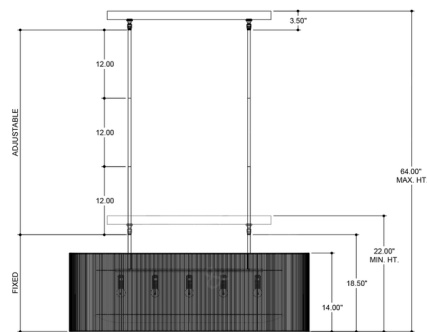

Specifications

COLOR Natural
 BODY FINISH Beige
 WATTAGE 200W
 DIMMER Standard 120V
 DIMENSIONS 42.25"L x 18.5"W x 18.5"H
 BULB NOT INCLUDED 5 x B10/Candelabra (E12)/40W/120V Incandescent
 OTHER BULB OPTIONS 5 x B10/Candelabra (E12)/120V LED
 COUNTRY OF ORIGIN Philippines

Technical Information

PRODUCT DIMENSIONS Downrod Lengths: 6", 12", 12", 12" included.

Notes:

Shown in beige / natural

CLICK TO VIEW PRODUCT