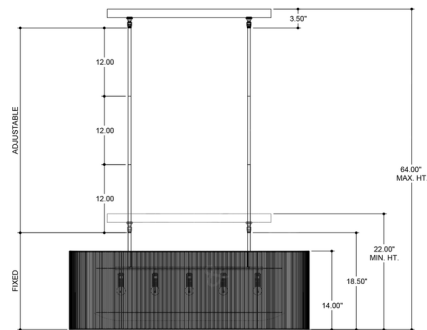

Specifications

COLOR Natural
 BODY FINISH Beige
 WATTAGE 200W
 DIMMER Standard 120V
 DIMENSIONS 42.25"L x 18.5"W x 18.5"H
 BULB NOT INCLUDED 5 x B10/Candelabra (E12)/40W/120V Incandescent
 OTHER BULB OPTIONS 5 x B10/Candelabra (E12)/120V LED
 COUNTRY OF ORIGIN Philippines

Technical Information

PRODUCT DIMENSIONS Downrod Lengths: 6", 12", 12", 12" included.

Notes:

Shown in beige / natural

CLICK TO VIEW PRODUCT