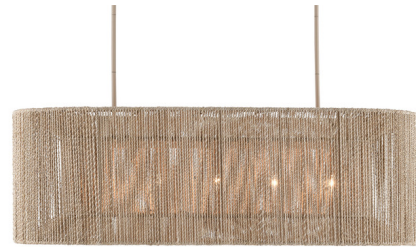

Lightology

lightology.com
866-954-4489
04-17-26

Project: _____
 Company: _____
 Location: _____ Fixture Type: _____
 SPEC #: **CRC981806**
 Approved On: _____ Approved By: _____

Mereworth Linear Chandelier By Currey & Company

Description

The Mereworth Linear Chandelier has an oblong Wrought Iron frame around which Natural Abaca Rope has been painstakingly wrapped to create its shade. The Mereworth emits a warm glow thanks to the color of the Abaca. The material also lends the chandelier a nautical feel that makes it perfect for seaside retreats and oceanfront homes.

Specifications

COLOR Natural
 BODY FINISH Beige
 WATTAGE 200W
 DIMMER Standard 120V
 DIMENSIONS 42.25"L x 18.5"W x 18.5"H
 BULB NOT INCLUDED 5 x B10/Candelabra (E12)/40W/120V Incandescent
 OTHER BULB OPTIONS 5 x B10/Candelabra (E12)/120V LED
 COUNTRY OF ORIGIN Philippines

Technical Information

PRODUCT DIMENSIONS Downrod Lengths: 6", 12", 12", 12" included.

Notes:

Shown in beige / natural

CLICK TO VIEW PRODUCT