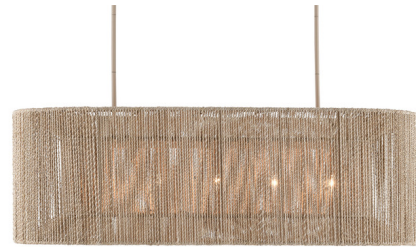

Lightology

lightology.com
866-954-4489
06-03-26

Project: _____
 Company: _____
 Location: _____ Fixture Type: _____
 SPEC #: **CRC981806**
 Approved On: _____ Approved By: _____

Mereworth Linear Chandelier By Currey & Company

Description

The Mereworth Linear Chandelier has an oblong Wrought Iron frame around which Natural Abaca Rope has been painstakingly wrapped to create its shade. The Mereworth emits a warm glow thanks to the color of the Abaca. The material also lends the chandelier a nautical feel that makes it perfect for seaside retreats and oceanfront homes.

Specifications

COLOR Natural
 BODY FINISH Beige
 WATTAGE 200W
 DIMMER Standard 120V
 DIMENSIONS 42.25"L x 18.5"W x 18.5"H
 BULB NOT INCLUDED 5 x B10/Candelabra (E12)/40W/120V Incandescent
 OTHER BULB OPTIONS 5 x B10/Candelabra (E12)/120V LED
 COUNTRY OF ORIGIN Philippines

Technical Information

PRODUCT DIMENSIONS Downrod Lengths: 6", 12", 12", 12" included.

Notes:

Shown in beige / natural

CLICK TO VIEW PRODUCT