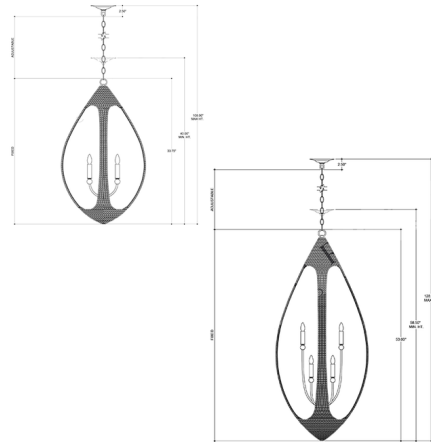

Lightology

lightology.com
866-954-4489
05-21-26

Project: _____

Company: _____

Location: _____ Fixture Type: _____

SPEC #: **CRC981813**

Approved On: _____ Approved By: _____

Menorca Chandelier By Currey & Company

Description

The Menorca Chandelier gets its unique shape from a football. This makes the rope chandelier special because just as you have to be a trained professional to throw the ball right, you have to be an artisan to wrap the Abaca Rope around the metal laser-cut frame in this odd open shape so that it's seamless. The Contemporary Silver Leaf finish is a luminous touch.

Shown in contemporary silver leaf / natural

Specifications

COLOR	Natural
BODY FINISH	Contemporary Silver Leaf
WATTAGE	240W
DIMMER	Standard 120V
DIMENSIONS	19.5"W x 33.75"H
BULB NOT INCLUDED	4 x B10/Candelabra (E12)/60W/120V Incandescent
OTHER BULB OPTIONS	4 x B10/Candelabra (E12)/120V LED
COUNTRY OF ORIGIN	Philippines