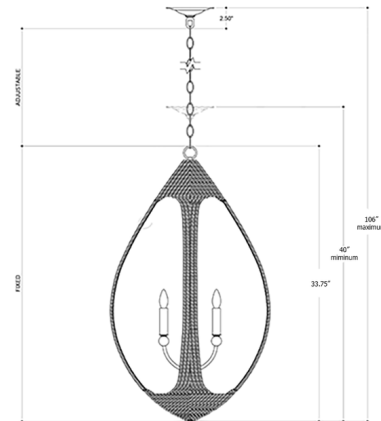

### Specifications

COLOR	Natural
BODY FINISH	Contemporary Silver Leaf
WATTAGE	240W
DIMMER	Standard 120V
DIMENSIONS	19.5\"W x 33.75\"H
BULB NOT INCLUDED	4 x B10/Candelabra (E12)/60W/120V Incandescent
OTHER BULB OPTIONS	4 x B10/Candelabra (E12)/120V LED
COUNTRY OF ORIGIN	Philippines