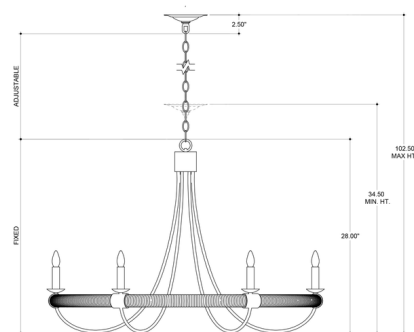

Description

The Shipwright Chandelier boasts a nautical theme in thanks to the Acaba Rope that wraps around the ring shaped frame. Wrought Iron, finished in French Black and Smokewood adds a beautiful contrast to this sea-worthy chandelier. Canopy diameter 6 inches. UL listed.

Specifications

COLOR	Natural
BODY FINISH	French Black
WATTAGE	360W
DIMMER	Standard 120V
DIMENSIONS	38.5"W x 28"H
BULB NOT INCLUDED	6 x B10/Candelabra (E12)/60W/120V Incandescent
OTHER BULB OPTIONS	6 x B10/Candelabra (E12)/120V LED 6 x CA10/Candelabra (E12)/120V Incandescent 6 x CA10/Candelabra (E12)/120V LED
COUNTRY OF ORIGIN	Philippines

Technical Information

PRODUCT DIMENSIONS Adjustable Height: 34.5" to 102.5"

Shown in french black / natural

CLICK TO VIEW PRODUCT

Notes: