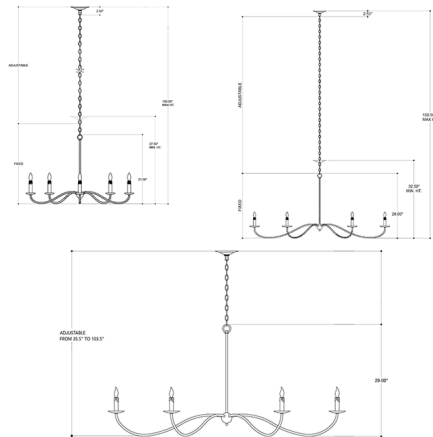

Description

The Saxon Chandelier features delicate wrought iron arms reaching out to create a large diameter chandelier. Its shape is a nod to a bygone era but its slender lines that arc gracefully make its profile modern.

Specifications

COLOR N/A
 BODY FINISH Rattan
 WATTAGE 54W
 DIMMER Standard 120V
 DIMENSIONS 63"W x 29"H
 BULB NOT INCLUDED 6 x B10/Candelabra (E12)/9W/120V LED
 COUNTRY OF ORIGIN Philippines

Technical Information

PRODUCT DIMENSIONS Chain Length: 72"

Notes:

Shown in rattan

CLICK TO VIEW PRODUCT