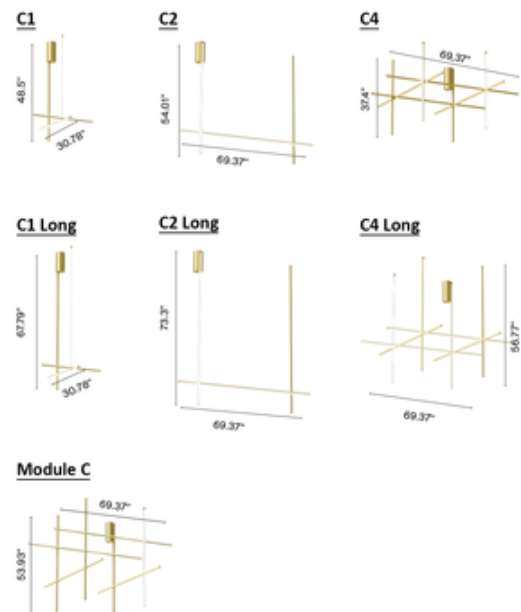

BRAND

FLOS

DESCRIPTION

The Coordinates Ceiling Light is a sleek illuminated grid of strip lights that creates dramatic impact in contemporary residential and commercial spaces. Each element is made of extruded anodized aluminum and fitted with an integrated LED strip and platinum optical silicone diffuser. This fixture is available in compositions C1, C2, and C4, as well as Long versions suitable for higher ceilings. Module C is another option, designed for use in multiples to create large grids for custom installations. The canopy contains the driver and mounts on a standard junction box. Dimmable with a 0-10V dimmer.

SHADE COLOR	Opal
BODY FINISH	Champagne
WATTAGE	69W
DIMMER	0-10V
DIMENSIONS	69.37"L x 2.5"W x 54.01"H
INTEGRATED LED MODULE	
LAMP	1 x LED/69W/120V LED

Technical Information

LUMINOUS FLUX	3427 lumens
LUMENS/WATT	49.67
LAMP COLOR	2700K
COLOR RENDERING	95 CRI

SPEC # FLO981823

COMPANY	PROJECT	FIXTURE TYPE	APPROVED BY	DATE