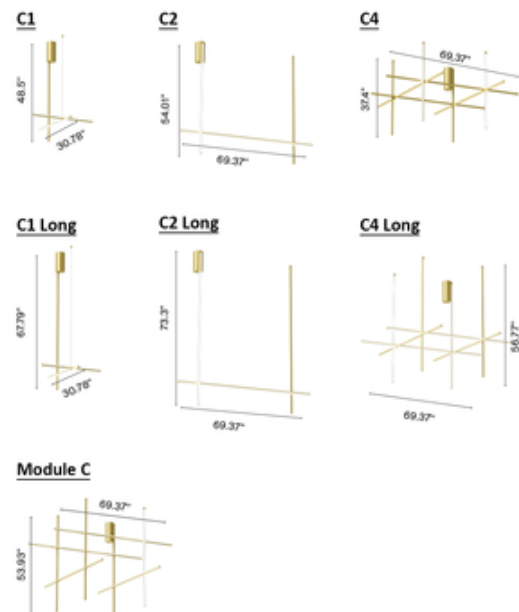

DESIGNER

Michael Anastassiades

BRAND

FLOS

DESCRIPTION

The Coordinates Ceiling Light is a sleek illuminated grid of strip lights that creates dramatic impact in contemporary residential and commercial spaces. Each element is made of extruded anodized aluminum and fitted with an integrated LED strip and platinum optical silicone diffuser. This fixture is available in compositions C1, C2, and C4, as well as Long versions suitable for higher ceilings. Module C is another option, designed for use in multiples to create large grids for custom installations. The canopy contains the driver and mounts on a standard junction box. Dimmable with a 0-10V dimmer.

SHADE COLOR	Opal
BODY FINISH	Champagne
WATTAGE	157W
DIMMER	0-10V
DIMENSIONS	69.37"W x 37.4"H
INTEGRATED LED MODULE	
LAMP	1 x LED/157W/120V LED

Technical Information

LUMINOUS FLUX	8340 lumens
LUMENS/WATT	53.12
LAMP COLOR	2700K
COLOR RENDERING	95 CRI

SPEC # FLO981825

COMPANY	PROJECT	FIXTURE TYPE	APPROVED BY	DATE