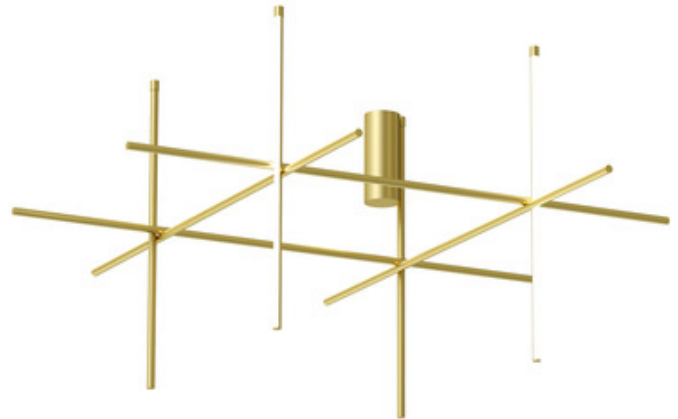

DESIGNER

Michael Anastassiades

BRAND

FLOS

DESCRIPTION

The Coordinates Ceiling Light is a sleek illuminated grid of strip lights that creates dramatic impact in contemporary residential and commercial spaces. Each element is made of extruded anodized aluminum and fitted with an integrated LED strip and platinum optical silicone diffuser. This fixture is available in compositions C1, C2, and C4, as well as Long versions suitable for higher ceilings. Module C is another option, designed for use in multiples to create large grids for custom installations. The canopy contains the driver and mounts on a standard junction box. Dimmable with a 0-10V dimmer.

SHADE COLOR	Opal
BODY FINISH	Champagne
WATTAGE	157W
DIMMER	0-10V
DIMENSIONS	69.37"W x 37.4"H
INTEGRATED LED MODULE	
LAMP	1 x LED/157W/120V LED

Technical Information

LUMINOUS FLUX	8340 lumens
LUMENS/WATT	53.12
LAMP COLOR	2700K
COLOR RENDERING	95 CRI