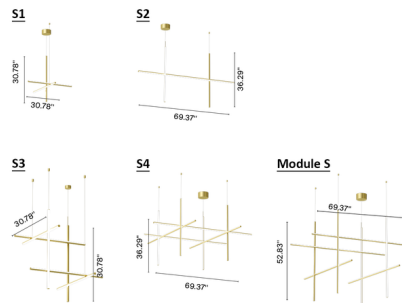

### Description

Transform your ceiling into a canvas of light with the Flos Coordinates S Pendant, a sophisticated design that presents a sleek, illuminated grid of strip lights. This sculptural pendant achieves a mesmerizing floating effect, suspended elegantly on unobtrusive electrified cables that blend seamlessly into your space. Each element of this striking fixture is crafted from extruded anodized aluminum and integrates an advanced LED strip diffused by platinum optical silicone, ensuring a consistent and refined glow. The Coordinates S offers remarkable flexibility with its adjustable hanging height, allowing you to perfectly position this striking piece. It's available in four predefined compositions (S1, S2, S3, S4), making it easy to find a configuration that suits your space. For truly expansive or custom lighting installations, the Module S option is available, designed to be used in multiples to create large, bespoke grids. The canopy, which discreetly houses the driver, mounts on a standard junction box, and the pendant is fully dimmable with a 0-10V dimmer, providing complete control over your contemporary residential or commercial environment.

### Specifications

COLOR . . . . . Opal  
 BODY FINISH . . . . . Champagne  
 WATTAGE . . . . . 55W  
 DIMMER . . . . . 0-10V  
 DIMENSIONS . . . . . 69.37"L x 2.52"W x 36.29"H  
 INTEGRATED LED MODULE . . . . . 1 x LED/55W/120V LED

### Technical Information

COLOR RENDERING . . . . . 95 CRI  
 LAMP COLOR . . . . . 2700K  
 LUMENS/WATT . . . . . 50.78  
 LUMINOUS FLUX . . . . . 2793 lumens

Shown in champagne / opal

CLICK TO VIEW PRODUCT