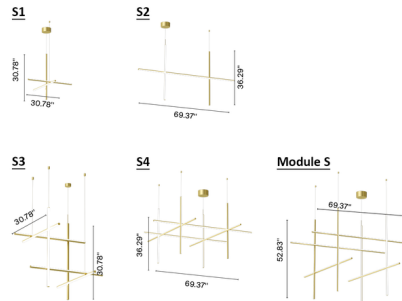

### Description

Transform your ceiling into a canvas of light with the Flos Coordinates S Pendant, a sophisticated design that presents a sleek, illuminated grid of strip lights. This sculptural pendant achieves a mesmerizing floating effect, suspended elegantly on unobtrusive electrified cables that blend seamlessly into your space. Each element of this striking fixture is crafted from extruded anodized aluminum and integrates an advanced LED strip diffused by platinum optical silicone, ensuring a consistent and refined glow. The Coordinates S offers remarkable flexibility with its adjustable hanging height, allowing you to perfectly position this striking piece. It's available in four predefined compositions (S1, S2, S3, S4), making it easy to find a configuration that suits your space. For truly expansive or custom lighting installations, the Module S option is available, designed to be used in multiples to create large, bespoke grids. The canopy, which discreetly houses the driver, mounts on a standard junction box, and the pendant is fully dimmable with a 0-10V dimmer, providing complete control over your contemporary residential or commercial environment.

### Specifications

COLOR	Opal
BODY FINISH	Champagne
WATTAGE	71W
DIMMER	0-10V
DIMENSIONS	30.78"W x 30.78"H
INTEGRATED LED MODULE	1 x LED/71W/120V LED

### Technical Information

COLOR RENDERING	95 CRI
LAMP COLOR	2700K
LUMENS/WATT	48.68
LUMINOUS FLUX	3456 lumens

Shown in champagne / opal

CLICK TO VIEW PRODUCT

Notes: