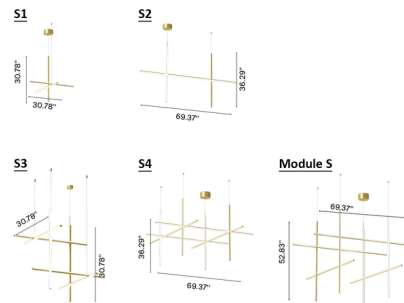

### Description

Transform your ceiling into a canvas of light with the Flos Coordinates S Pendant, a sophisticated design that presents a sleek, illuminated grid of strip lights. This sculptural pendant achieves a mesmerizing floating effect, suspended elegantly on unobtrusive electrified cables that blend seamlessly into your space. Each element of this striking fixture is crafted from extruded anodized aluminum and integrates an advanced LED strip diffused by platinum optical silicone, ensuring a consistent and refined glow. The Coordinates S offers remarkable flexibility with its adjustable hanging height, allowing you to perfectly position this striking piece. It's available in four predefined compositions (S1, S2, S3, S4), making it easy to find a configuration that suits your space. For truly expansive or custom lighting installations, the Module S option is available, designed to be used in multiples to create large, bespoke grids. The canopy, which discreetly houses the driver, mounts on a standard junction box, and the pendant is fully dimmable with a 0-10V dimmer, providing complete control over your contemporary residential or commercial environment.

### Specifications

COLOR . . . . . Opal  
 BODY FINISH . . . . . Champagne  
 WATTAGE . . . . . 71W  
 DIMMER . . . . . 0-10V  
 DIMENSIONS . . . . . 30.78"W x 30.78"H  
 INTEGRATED LED MODULE . . . . . 1 x LED/71W/120V LED

### Technical Information

COLOR RENDERING . . . . . 95 CRI  
 LAMP COLOR . . . . . 2700K  
 LUMENS/WATT . . . . . 48.68  
 LUMINOUS FLUX . . . . . 3456 lumens

Shown in champagne / opal

CLICK TO VIEW PRODUCT