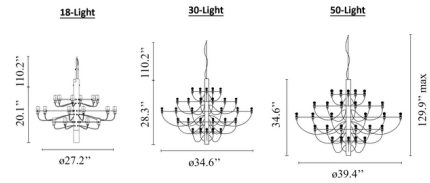

CLICK TO VIEW PRODUCT

Notes: