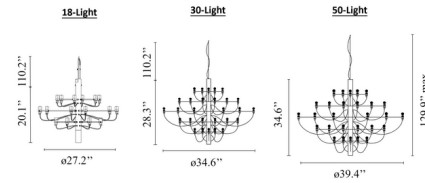

CLICK TO VIEW PRODUCT

Notes: