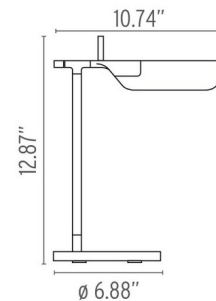

CLICK TO VIEW PRODUCT

Notes: