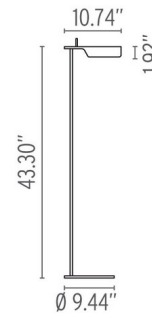

CLICK TO VIEW PRODUCT

Notes: