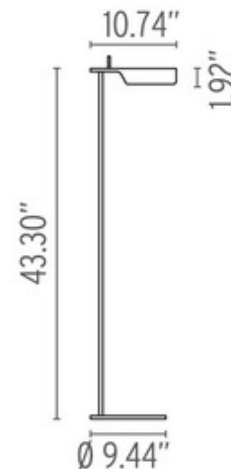

**BRAND**

Flos Lighting

**DESCRIPTION**

The Tab F Floor Lamp features an adjustable head with 90 degree rotation allowing you to direct the light where it is needed. The lamp body is painted with pressofused aluminum and is combined with a multi-LED diffuser crafted of PMMA to avoid the multi-shadow effect and dazzle. Available in a Black, White, Dark Green, or Matte Blue finish. On/off switch located on the cord. UL listed.

*Shown in: Dark Green*

<b>SHADE COLOR</b>	N/A
<b>BODY FINISH</b>	Dark Green
<b>WATTAGE</b>	126W
<b>DIMMER</b>	N/A
<b>DIMENSIONS</b>	10.74"W x 43.3"H
<b>LED MODULE INCLUDED</b>	
<b>LAMP</b>	14 x LED/9W/120V LED

*Technical Information*

<b>LUMINOUS FLUX</b>	347 lumens
<b>LUMENS/WATT</b>	38.56
<b>LAMP COLOR</b>	2700 K
<b>COLOR RENDERING</b>	90 CRI

**ITEM NUMBER** FLO981864

COMPANY	PROJECT	FIXTURE TYPE	APPROVED BY	DATE