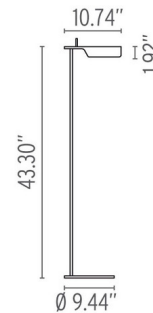

CLICK TO VIEW PRODUCT

Notes: