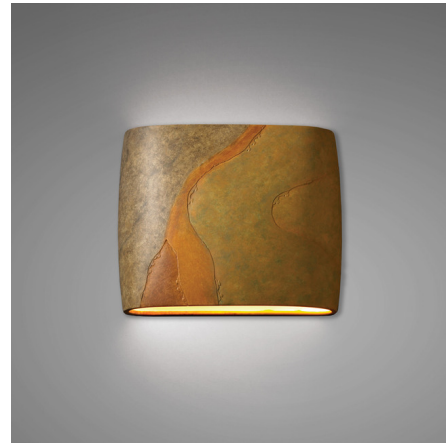

## Ceramic Wide Oval Outdoor Wall Sconce By Justice Design

### Description

The Ceramic Wide Oval Outdoor Wall Sconce brings a clean simple look to your exterior space. The wide cylinder shade emits light both up and down to wash you wall in light. Available with a Bisque, White Crackle, Hammered Iron, Harvest Yellow Slate, Tierra red Slate, or Greco Travertine finish. Bisque option is in its natural form and can be painted to your desired color. Includes patented socket shelter to protect lamp. ADA compliant. Wet location rated. UL listed.

Shown in textured faux harvest yellow slate

### Specifications

COLOR . . . . . Textured Faux Harvest Yellow Slate  
BODY FINISH . . . . . N/A  
WATTAGE . . . . . 12W  
DIMMER . . . . . Standard 120V  
DIMENSIONS . . . . . 12"W x 9.75"H x 4"D  
INTEGRATED LED MODULE . . . . . 1 x LED/12W/120V LED  
COUNTRY OF ORIGIN . . . . . United States