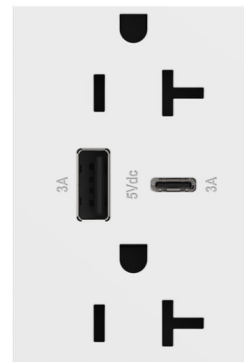

## Adorne 20A Ultra Fast A / C USB Dual Outlet By Legrand Adorne

### Description

The Adorne 20A Ultra Fast Tamper Resistant A / C USB Dual Outlet charges phones, tablets, and other electronic devices that have USB Charging 40 percent faster. Features an industry-leading 6.0A of power dual plugs, as well as Smart Chip technology, to maximize charging speed for each USB connection. Includes connections for both traditional USB Type-A and the newer USB Type-C, to accommodate all mobile devices. Protects children with a patented tamper-resistant shutter system that prevents improper insertion of foreign objects, complete with invis-shutters for an invisible effect. Available in White, Magnesium, and Graphite. Complete the look with a stunning, screwless adorne Wall Plate, sold separately. Lifetime warranty. UL listed.

### Specifications

COLOR	N/A
BODY FINISH	White
WATTAGE	N/A
DIMMER	N/A
DIMENSIONS	2.28"W x 5.11"H x 3.2"D
BULB	N/A

CLICK TO VIEW PRODUCT

Notes: