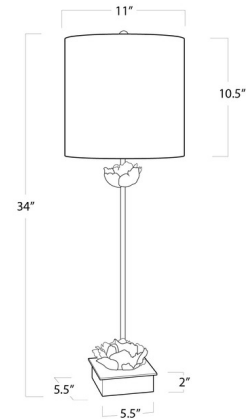

Specifications

COLOR	White
BODY FINISH	Gold
WATTAGE	60W
DIMMER	N/A
DIMENSIONS	11"W x 34"H x 11"D
BULB NOT INCLUDED	1 x A19/Medium (E26)/60W/120V Incandescent
OTHER BULB OPTIONS	1 x A19/Medium (E26)/120V LED
COUNTRY OF ORIGIN	China

Technical Information

PRODUCT DIMENSIONS	Cord Length: 96"
--------------------	------------------

Shown in gold / white

CLICK TO VIEW PRODUCT

Notes: