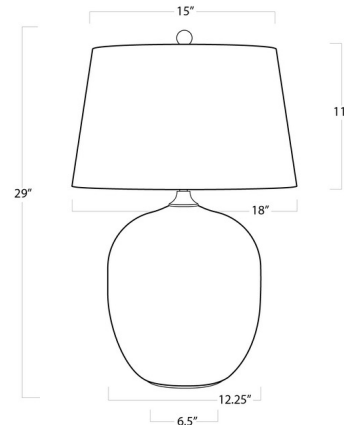

Specifications

COLOR White
BODY FINISH Black
WATTAGE 150W
DIMMER Included
DIMENSIONS 18"W x 29"H x 18"D
BULB NOT INCLUDED 1 x A19 3-Way/Medium (E26)/150W/120V Incandescent
OTHER BULB OPTIONS 1 x A19 3-Way/Medium (E26)/120V LED
COUNTRY OF ORIGIN China

Technical Information

PRODUCT DIMENSIONS Cord Length: 96"

Shown in black / white

CLICK TO VIEW PRODUCT

Notes: