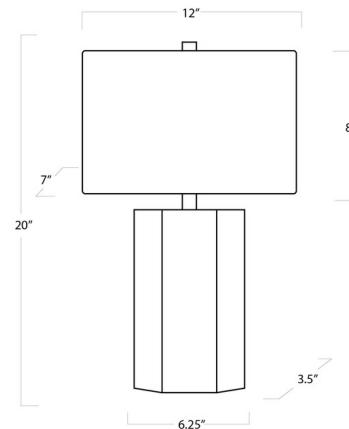

Specifications

COLOR	White
BODY FINISH	Alabaster
WATTAGE	60W
DIMMER	N/A
DIMENSIONS	12"W x 20"H x 7"D
BULB NOT INCLUDED	1 x B10/Candelabra (E12)/60W/120V Incandescent
OTHER BULB OPTIONS	1 x B10/Candelabra (E12)/120V LED
COUNTRY OF ORIGIN	China

Technical Information

PRODUCT DIMENSIONS	Cord Length: 96"
--------------------	------------------

Shown in alabaster / white

CLICK TO VIEW PRODUCT

Notes: