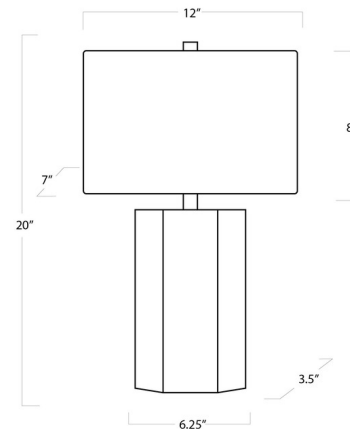

Specifications

COLOR	White
BODY FINISH	Alabaster
WATTAGE	60W
DIMMER	N/A
DIMENSIONS	12"W x 20"H x 7"D
BULB NOT INCLUDED	1 x B10/Candelabra (E12)/60W/120V Incandescent
OTHER BULB OPTIONS	1 x B10/Candelabra (E12)/120V LED
COUNTRY OF ORIGIN	China

Technical Information

PRODUCT DIMENSIONS	Cord Length: 96"
--------------------	------------------

Shown in alabaster / white

CLICK TO VIEW PRODUCT

Notes: