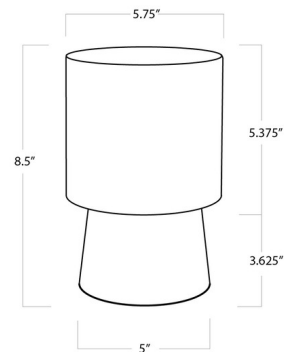

### Specifications

COLOR	Alabaster
BODY FINISH	Alabaster
WATTAGE	25W
DIMMER	N/A
DIMENSIONS	5.75"W x 8.5"H x 5.75"D
BULB NOT INCLUDED	1 x B10/Candelabra (E12)/25W/120V Incandescent
OTHER BULB OPTIONS	1 x B10/Candelabra (E12)/120V LED
COUNTRY OF ORIGIN	China

### Technical Information

PRODUCT DIMENSIONS	Cord Length: 96"
--------------------	------------------

CLICK TO VIEW PRODUCT

Notes: