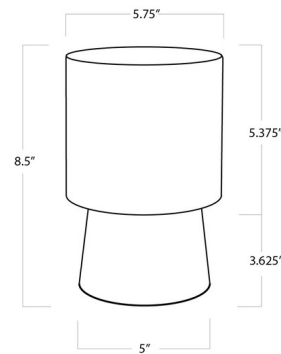

Shown in alabaster / alabaster

Specifications

COLOR	Alabaster
BODY FINISH	Alabaster
WATTAGE	25W
DIMMER	N/A
DIMENSIONS	5.75"W x 8.5"H x 5.75"D
BULB NOT INCLUDED	1 x B10/Candelabra (E12)/25W/120V Incandescent
OTHER BULB OPTIONS	1 x B10/Candelabra (E12)/120V LED
COUNTRY OF ORIGIN	China

Technical Information

PRODUCT DIMENSIONS	Cord Length: 96"
--------------------	------------------

CLICK TO VIEW PRODUCT

Notes: